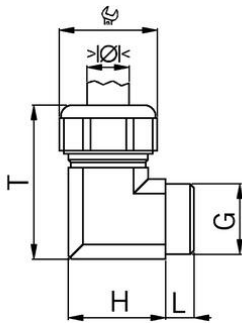

## Cable glands elbow 90° synthetic

### Entry thread metric

- Black RAL 9005
- One-piece sealing insert

|                       |                       |
|-----------------------|-----------------------|
| <b>Article no:</b>    | <b>5215.25.40.155</b> |
| EAN:                  | 7611614148175         |
| Material              | Polyamide PA 6        |
| Seal                  | TPE                   |
| Operation temperature | -20°C / +100°C        |
| Protection class      | IP 68                 |
| Entry thread          | M25x1.5               |
| Clamping range min.   | 11.5 mm               |
| Clamping range max.   | 15.5 mm               |
| Wrench size           | 27 mm                 |
| Dimension H           | 32 mm                 |
| Dimension T           | 52                    |
| Thread length L       | 10 mm                 |
| Dispatch              | 25                    |